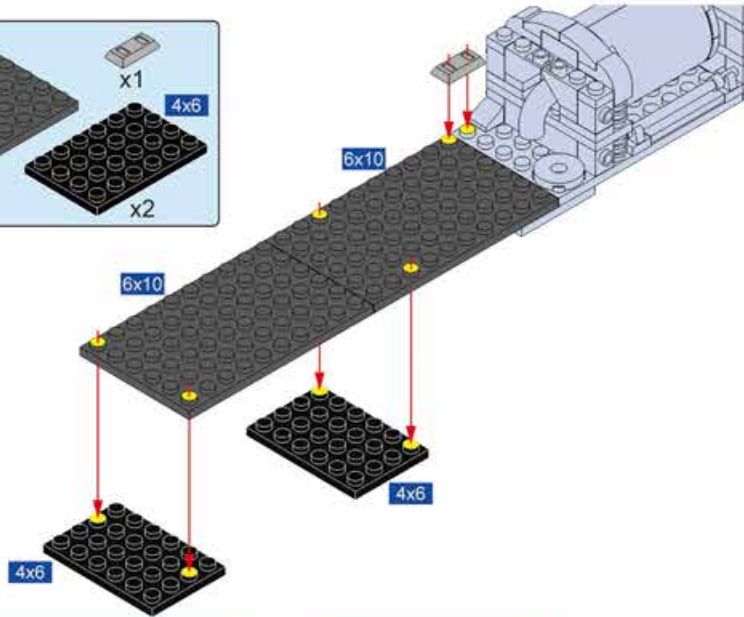

这是旋转标识, 表示下方部件需要旋转方向。  
This is the rotation mark, indicating that the lower part needs to rotate in the direction.

15

17

16

18

x2表示该模块需要拼2个。  
x2 means 2 modules like this are needed.

4

19

20

21

22

23

24

25

这是零件长度标识，3代表该零件长度为3个积木颗粒。  
This is the length mark of the piece. 3 means that the piece is 3 studs long.

26