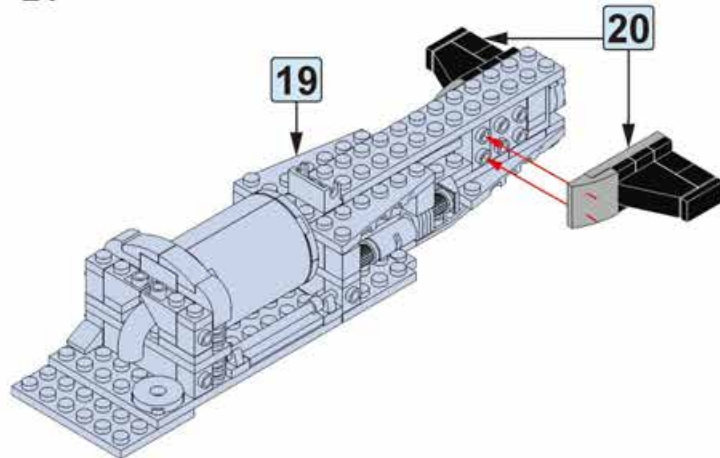

这是贴纸标识，1表示该贴纸对应实物贴纸上的1号贴纸。  
This is the sticker logo, 1 means that the sticker corresponds to the physical sticker on the No. 1 sticker.

14

这是1:1零件比例尺, 可以用来比对零件长度。  
Please note the scale of the part is 1:1 and can be used as a reference length.

这是旋转标识, 表示下方部件需要旋转方向。  
This is the rotation mark, indicating that the lower part needs to rotate in the direction.

15

17

16

18

x2表示该模块需要拼2个。  
x2 means 2 modules like this are needed.

4

19

20

21

22

23

24

25

这是零件长度标识，3代表该零件长度为3个积木颗粒。  
This is the length mark of the piece. 3 means that the piece is 3 studs long.

26