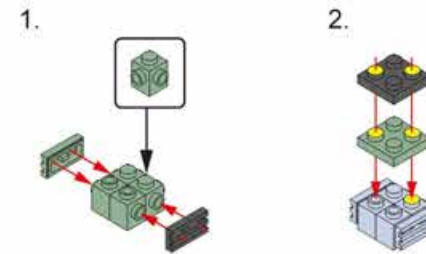

这是贴纸标识，1表示该贴纸对应实物贴纸上的1号贴纸。  
This is the sticker logo, 1 means that the sticker corresponds to the physical sticker on the No. 1 sticker.

14

这是1:1零件比例尺, 可以用来比对零件长度。  
Please note the scale of the part is 1:1 and can be used as a reference length.

这是旋转标识, 表示下方部件需要旋转方向。  
This is the rotation mark, indicating that the lower part needs to rotate in the direction.

15

17

16

18

x2表示该模块需要拼2个。  
x2 means 2 modules like this are needed.

4

19

20

21

22

23

24

25

这是零件长度标识，3代表该零件长度为3个积木颗粒。  
This is the length mark of the piece. 3 means that the piece is 3 studs long.

26