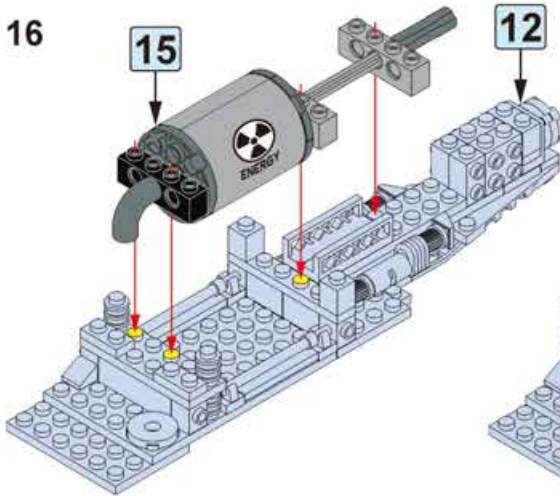

这是贴纸标识，1表示该贴纸对应实物贴纸上的1号贴纸。  
This is the sticker logo, 1 means that the sticker corresponds to the physical sticker on the No. 1 sticker.

14

这是1:1零件比例尺, 可以用来比对零件长度。  
Please note the scale of the part is 1:1 and can be used as a reference length.

这是旋转标识, 表示下方部件需要旋转方向。  
This is the rotation mark, indicating that the lower part needs to rotate in the direction.

15

17

16

18

x2表示该模块需要拼2个。  
x2 means 2 modules like this are needed.

4

19

20

21

22

23

24

25

这是零件长度标识，3代表该零件长度为3个积木颗粒。  
This is the length mark of the piece. 3 means that the piece is 3 studs long.

26