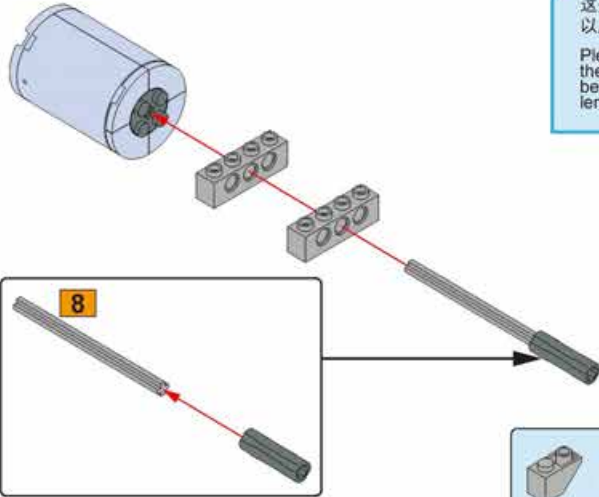

这是贴纸标识，1表示该贴纸对应实物贴纸上的1号贴纸。  
This is the sticker logo, 1 means that the sticker corresponds to the physical sticker on the No. 1 sticker.

14

这是1:1零件比例尺, 可以用来比对零件长度。  
Please note the scale of the part is 1:1 and can be used as a reference length.

这是旋转标识, 表示下方部件需要旋转方向。  
This is the rotation mark, indicating that the lower part needs to rotate in the direction.

15

17

16

18

x2表示该模块需要拼2个。  
x2 means 2 modules like this are needed.

4

19