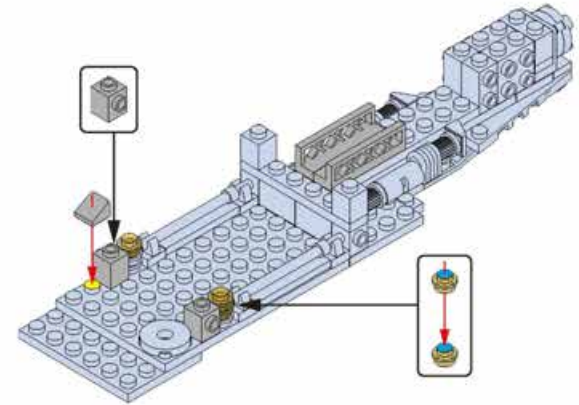

9

10

11

12

有星标志的零件为金属质感零件。
Pieces marked with stars are metallic.

13

这是贴纸标识，1表示该贴纸对应实物贴纸上的1号贴纸。
This is the sticker logo, 1 means that the sticker corresponds to the physical sticker on the No. 1 sticker.