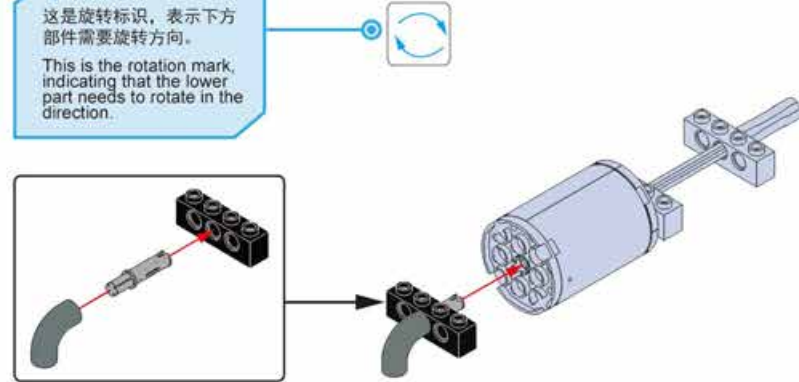

这是贴纸标识，1表示该贴纸对应实物贴纸上的1号贴纸。  
This is the sticker logo, 1 means that the sticker corresponds to the physical sticker on the No. 1 sticker.

14

这是1:1零件比例尺, 可以用来比对零件长度。  
Please note the scale of the part is 1:1 and can be used as a reference length.

这是旋转标识, 表示下方部件需要旋转方向。  
This is the rotation mark, indicating that the lower part needs to rotate in the direction.

15

17

16

18

x2表示该模块需要拼2个。  
x2 means 2 modules like this are needed.

4

19