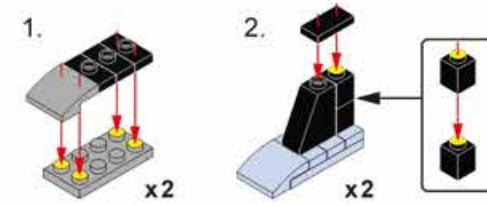

这是贴纸标识，1表示该贴纸对应实物贴纸上的1号贴纸。  
This is the sticker logo, 1 means that the sticker corresponds to the physical sticker on the No. 1 sticker.

14

这是1:1零件比例尺, 可以用来比对零件长度。  
Please note the scale of the part is 1:1 and can be used as a reference length.

这是旋转标识, 表示下方部件需要旋转方向。  
This is the rotation mark, indicating that the lower part needs to rotate in the direction.

15

17

16

18

x2表示该模块需要拼2个。  
x2 means 2 modules like this are needed.

4

19

20

21

22

23

24

25

这是零件长度标识，3代表该零件长度为3个积木颗粒。  
This is the length mark of the piece. 3 means that the piece is 3 studs long.

26