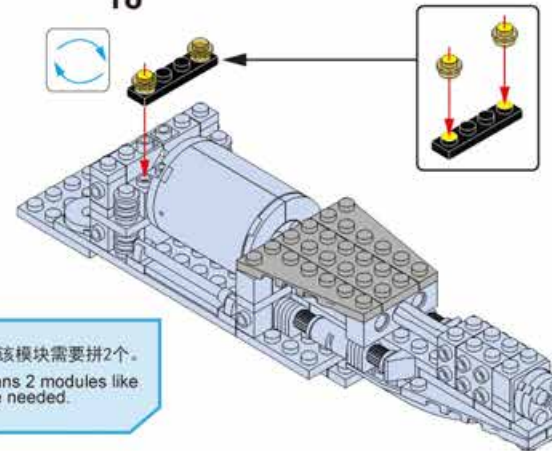

这是贴纸标识，1表示该贴纸对应实物贴纸上的1号贴纸。  
This is the sticker logo, 1 means that the sticker corresponds to the physical sticker on the No. 1 sticker.

14

这是1:1零件比例尺, 可以用来比对零件长度。  
Please note the scale of the part is 1:1 and can be used as a reference length.

这是旋转标识, 表示下方部件需要旋转方向。  
This is the rotation mark, indicating that the lower part needs to rotate in the direction.

15

17

16

18

x2表示该模块需要拼2个。  
x2 means 2 modules like this are needed.

4

19

20

21

22

23

24

25

这是零件长度标识，3代表该零件长度为3个积木颗粒。  
This is the length mark of the piece. 3 means that the piece is 3 studs long.

26