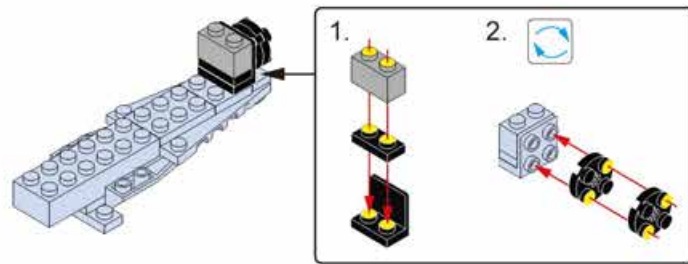

1

这是零件尺寸标识，4x12表示该零件宽度为1个积木颗粒，长度为6个积木颗粒。  
This is the size mark of the piece. 4x12 means that the piece is 1 studwide and 6 studs long.

2

3

1

4

5

6