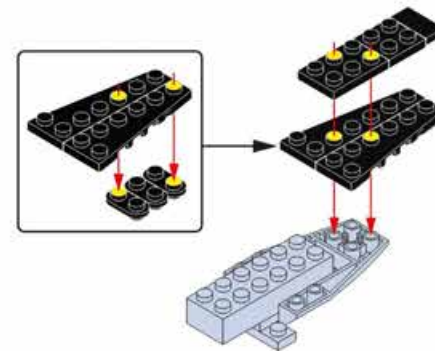

使用对应编号包内的零件才能拼出图中模块。  
Please build the module in the picture only with pieces inside the corresponding numbered package.

该产品可以按步骤拼装。  
如：1号配件包拼装完成后，再拆2号配件包进行拼装，依次拼装，直至拼装完成。  
This set of products can be assembled step by step.  
For example, after the No. 1 accessory package has been assembled, open the No. 2 accessory package. All right, put it together, put it together in turn, until it's finished.

1

这是零件尺寸标识，4x12表示该零件宽度为1个积木颗粒，长度为6个积木颗粒。  
This is the size mark of the piece. 4x12 means that the piece is 1 studwide and 6 studs long.

2

3

1

4

5

6

这是贴纸标识，1表示该贴纸对应实物贴纸上的1号贴纸。  
This is the sticker logo, 1 means that the sticker corresponds to the physical sticker on the No. 1 sticker.

14

这是1:1零件比例尺, 可以用来比对零件长度。  
Please note the scale of the part is 1:1 and can be used as a reference length.

这是旋转标识, 表示下方部件需要旋转方向。  
This is the rotation mark, indicating that the lower part needs to rotate in the direction.

15

17

16

18

x2表示该模块需要拼2个。  
x2 means 2 modules like this are needed.

4

19