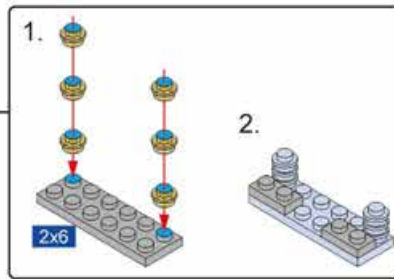

这是贴纸标识，1表示该贴纸对应实物贴纸上的1号贴纸。  
This is the sticker logo, 1 means that the sticker corresponds to the physical sticker on the No. 1 sticker.

14

这是1:1零件比例尺, 可以用来比对零件长度。  
Please note the scale of the part is 1:1 and can be used as a reference length.

这是旋转标识, 表示下方部件需要旋转方向。  
This is the rotation mark, indicating that the lower part needs to rotate in the direction.

15

17

16

18

x2表示该模块需要拼2个。  
x2 means 2 modules like this are needed.

4

19