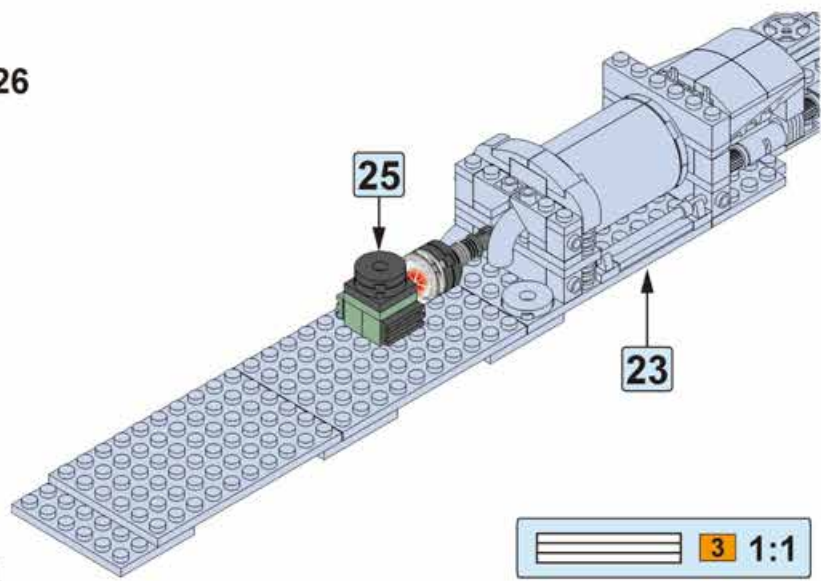

这是旋转标识, 表示下方部件需要旋转方向。  
This is the rotation mark, indicating that the lower part needs to rotate in the direction.

15

17

16

18

x2表示该模块需要拼2个。  
x2 means 2 modules like this are needed.

4

19

20

21

22

23

24

25

这是零件长度标识，3代表该零件长度为3个积木颗粒。  
This is the length mark of the piece. 3 means that the piece is 3 studs long.

26