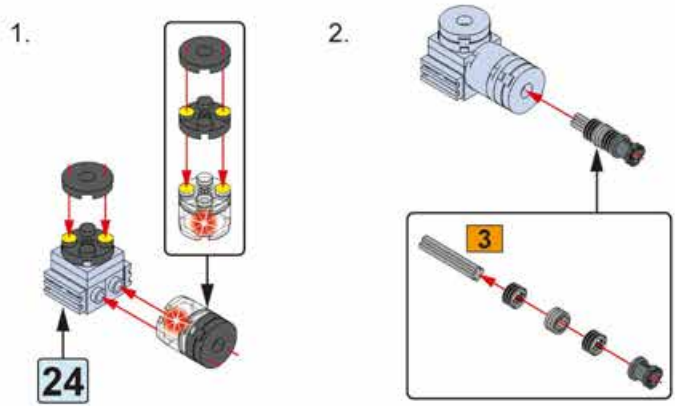

这是旋转标识, 表示下方部件需要旋转方向。  
This is the rotation mark, indicating that the lower part needs to rotate in the direction.

15

17

16

18

x2表示该模块需要拼2个。  
x2 means 2 modules like this are needed.

4

19

20

21

22

23

24

25

这是零件长度标识，3代表该零件长度为3个积木颗粒。  
This is the length mark of the piece. 3 means that the piece is 3 studs long.

26