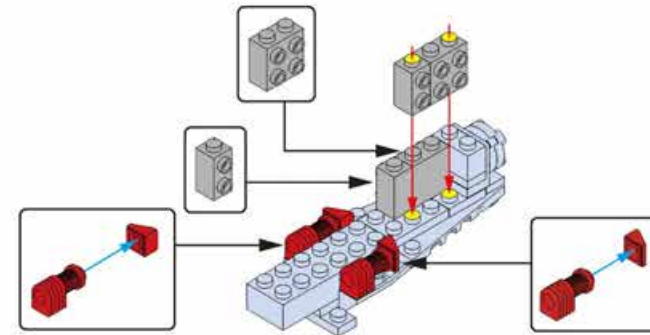

使用对应编号包内的零件才能拼出图中模块。  
Please build the module in the picture only with pieces inside the corresponding numbered package.

该产品可以按步骤拼装。  
如：1号配件包拼装完成后，再拆2号配件包进行拼装，依次拼装，直至拼装完成。  
This set of products can be assembled step by step.  
For example, after the No. 1 accessory package has been assembled, open the No. 2 accessory package. All right, put it together, put it together in turn, until it's finished.

1

这是零件尺寸标识，4x12表示该零件宽度为1个积木颗粒，长度为6个积木颗粒。  
This is the size mark of the piece. 4x12 means that the piece is 1 studwide and 6 studs long.

2

3

1

4

5

6

这是贴纸标识，1表示该贴纸对应实物贴纸上的1号贴纸。  
This is the sticker logo, 1 means that the sticker corresponds to the physical sticker on the No. 1 sticker.

14

这是1:1零件比例尺, 可以用来比对零件长度。  
Please note the scale of the part is 1:1 and can be used as a reference length.

这是旋转标识, 表示下方部件需要旋转方向。  
This is the rotation mark, indicating that the lower part needs to rotate in the direction.

15

17

16

18

x2表示该模块需要拼2个。  
x2 means 2 modules like this are needed.

4

19