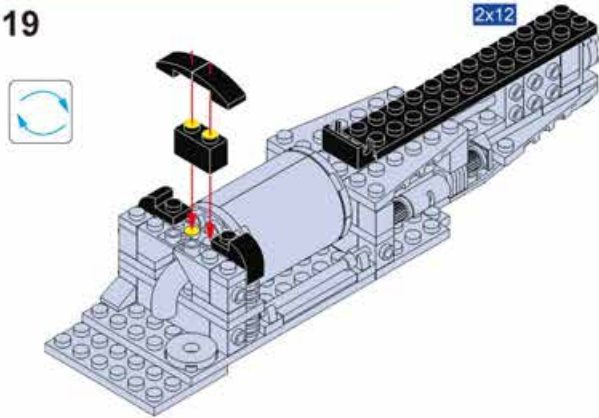

这是贴纸标识，1表示该贴纸对应实物贴纸上的1号贴纸。  
This is the sticker logo, 1 means that the sticker corresponds to the physical sticker on the No. 1 sticker.

14

这是1:1零件比例尺, 可以用来比对零件长度。  
Please note the scale of the part is 1:1 and can be used as a reference length.

这是旋转标识, 表示下方部件需要旋转方向。  
This is the rotation mark, indicating that the lower part needs to rotate in the direction.

15

17

16

18

x2表示该模块需要拼2个。  
x2 means 2 modules like this are needed.

4

19