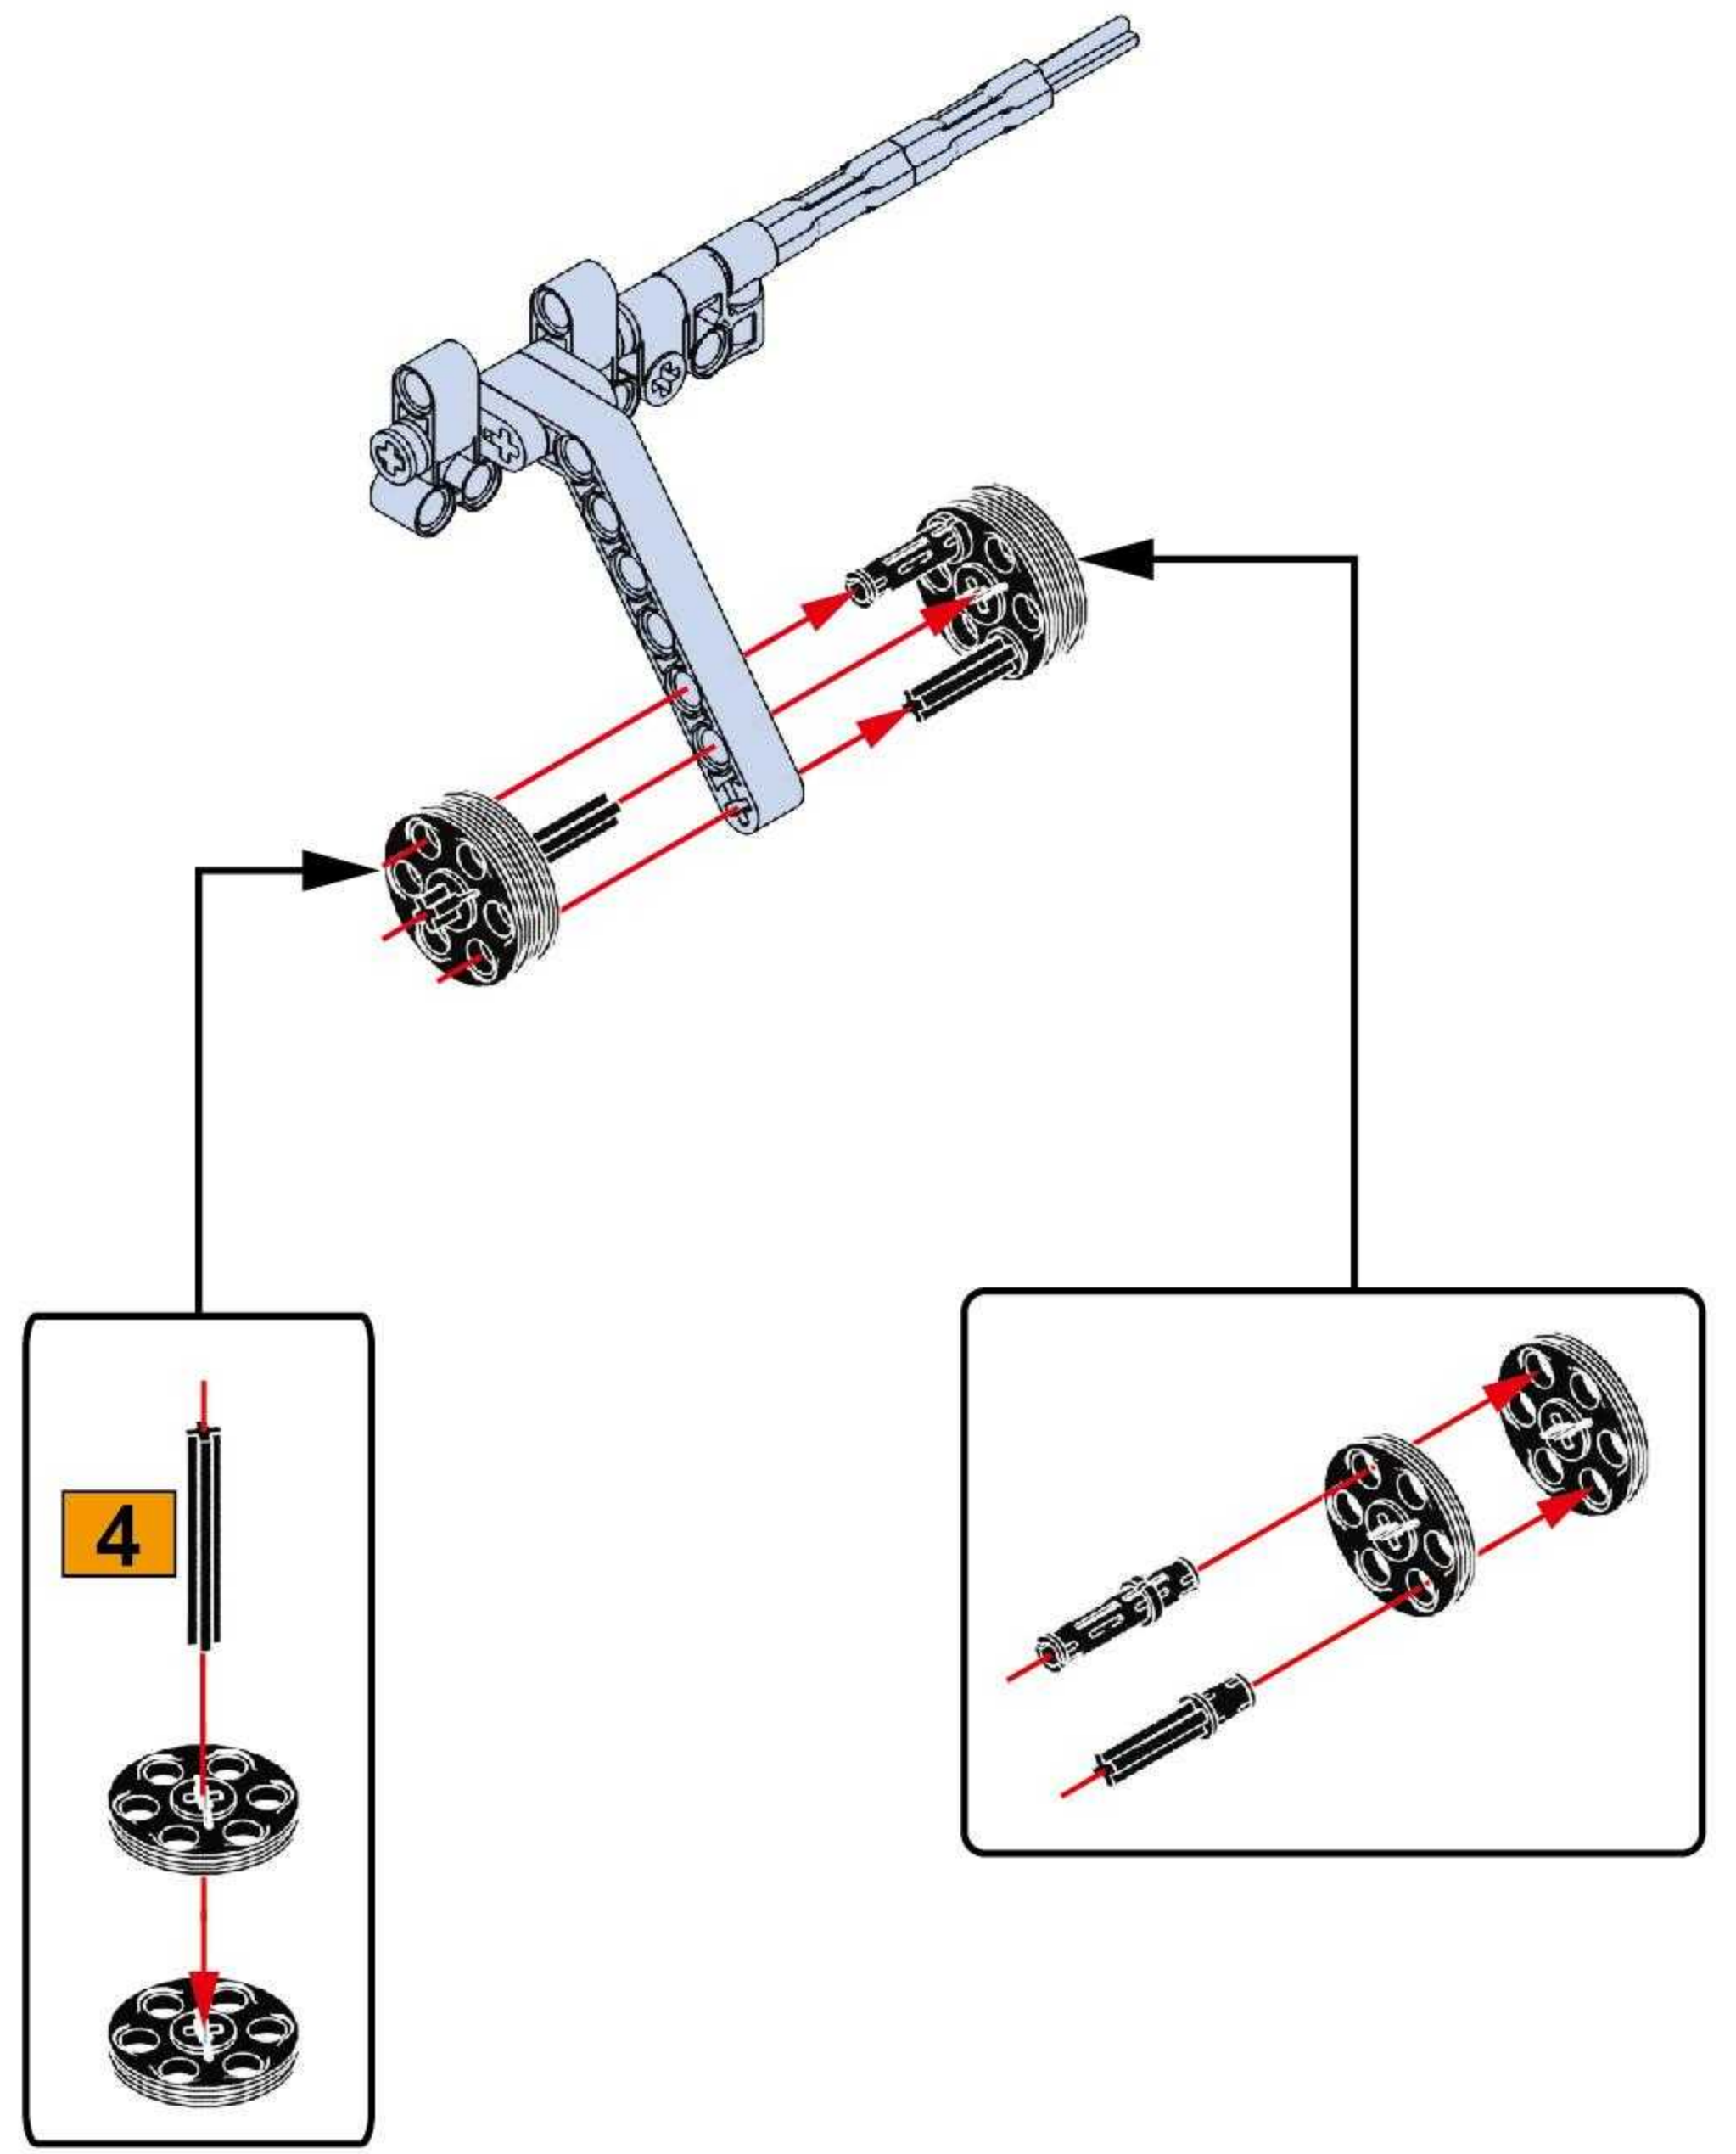

NO.77003

Mauser Rifle

GERMAN MAUSER RIFLE, BNZ43 "SS" MARKED .8MM.

BUILDING BLOCK GUN 

· KARABINER

THE MAUSER RIFLE IS AN IMPROVEMENT FROM THE GEWEHR RIFLE. IT WEIGHS ABOUT 4 KG AND HAS AN EFFECTIVE RANGE OF 500 METERS. IT WAS A STANDARD RIFLE EQUIPPED BY THE GERMAN ARMY DURING WORLD WAR II.

182

183

184

185

186

187

188 

189 