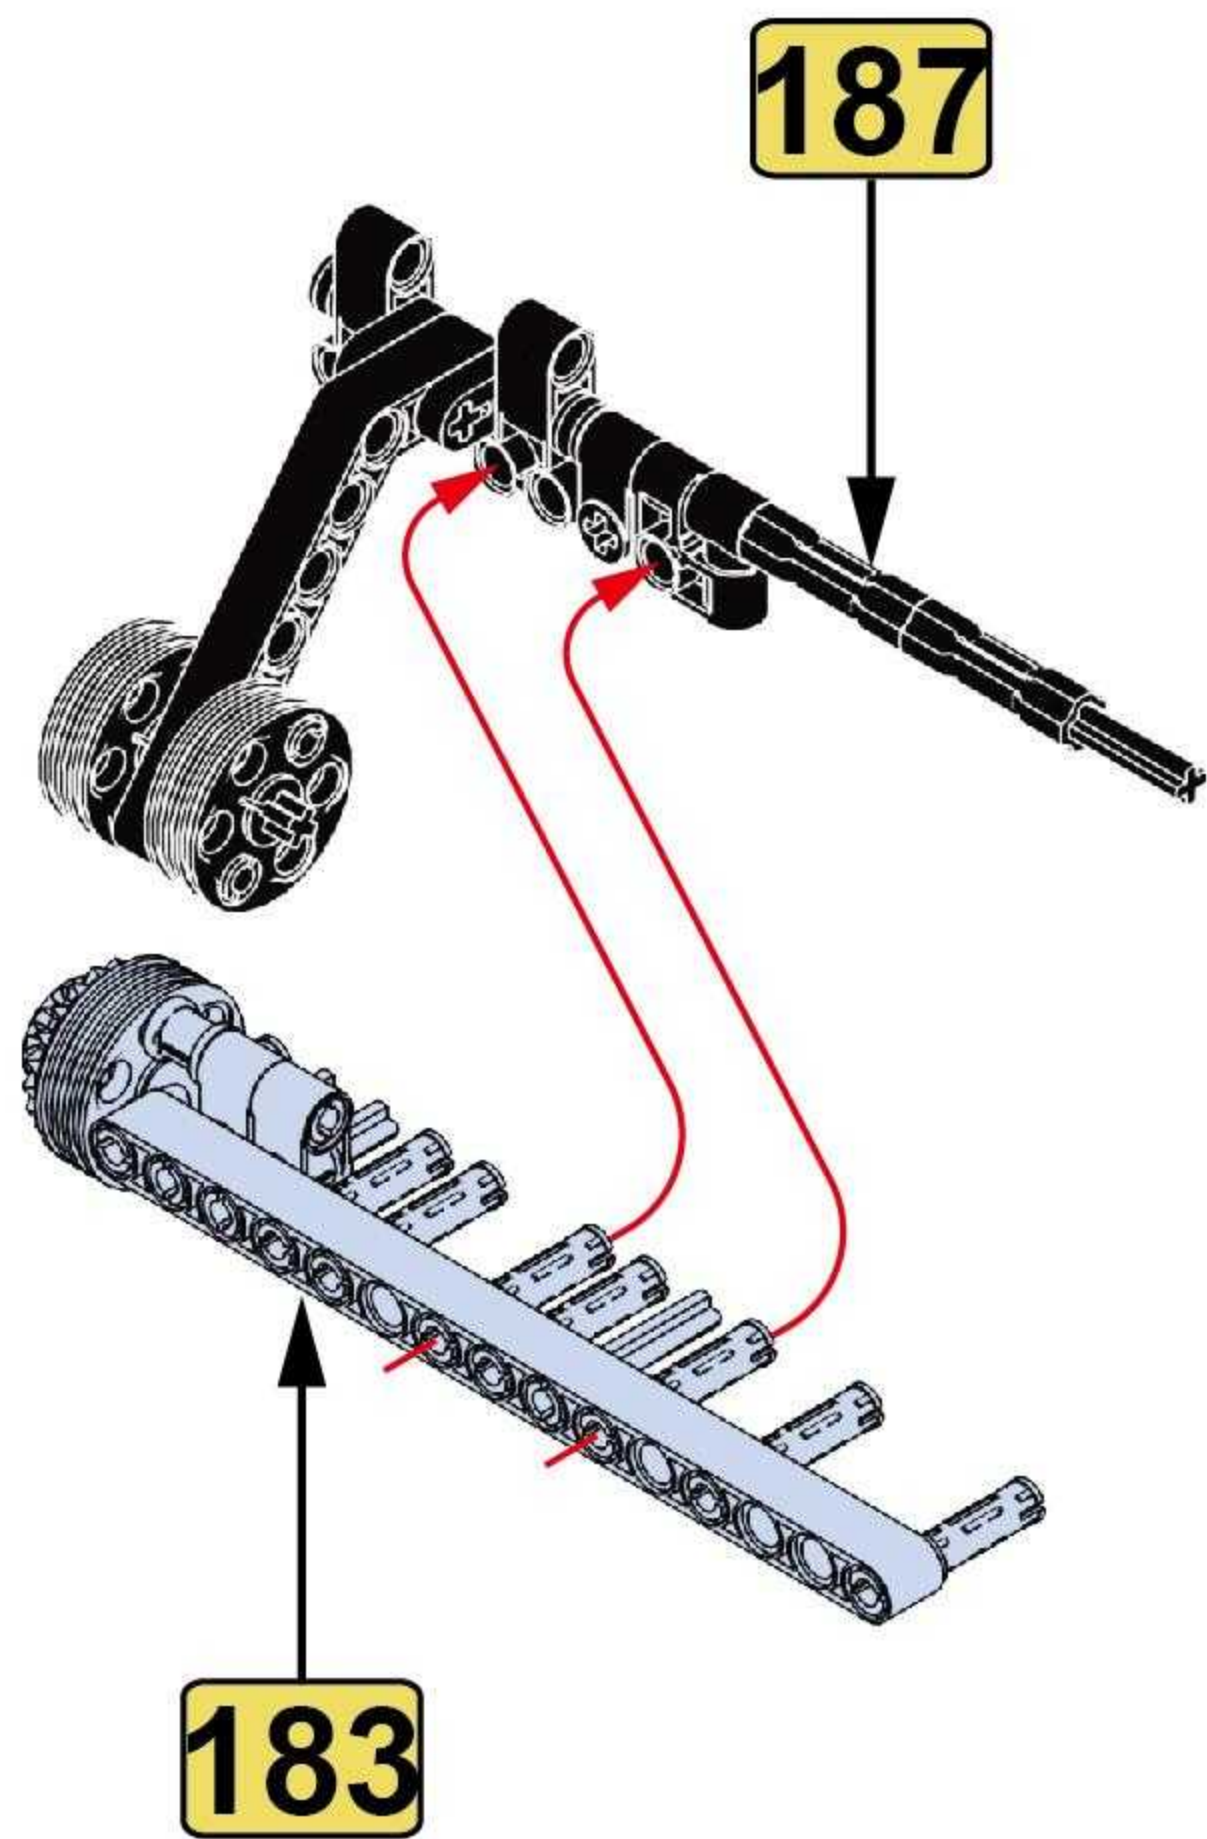

NO.77003

Mauser Rifle

GERMAN MAUSER RIFLE, BNZ43 "SS" MARKED .8MM.

BUILDING BLOCK GUN 

· KARABINER

THE MAUSER RIFLE IS AN IMPROVEMENT FROM THE GEWEHR RIFLE. IT WEIGHS ABOUT 4 KG AND HAS AN EFFECTIVE RANGE OF 500 METERS. IT WAS A STANDARD RIFLE EQUIPPED BY THE GERMAN ARMY DURING WORLD WAR II.

182

183

184

185

186

187

188 

189 